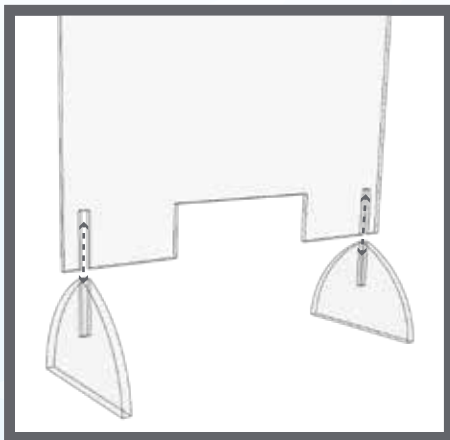

To place your order today or schedule a visit contact:

WISE OWL PRODUCTIONS

info@wiseowlproductions.com

877-765-2202

24" Wide x 36" Tall x 8" Deep
\$96.00 per unit

36" Wide x 36" Tall x 8" Deep
\$168.00 per unit

48" Wide x 36" Tall x 8" Deep
\$168.00 per unit

Each shield easily slides together for assembly.

Place multiple sized shields together to cover the area needed.

CUSTOM SIZES
AVAILABLE ON REQUEST

Shipping rates apply - All sales are final